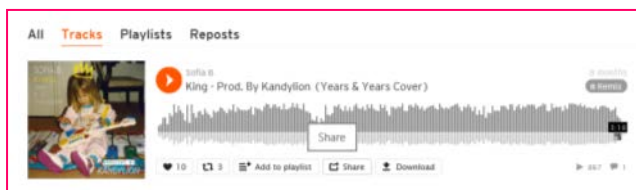

PLANET NATION

SHARE YOUR MUSIC

Blog post excerpt

The blog post excerpt is the preview that appears when we share the page on Facebook

Blog post body

This is the main content of the article.

Why not type some kind of introduction as to why you created the song, where your inspiration comes from, what to expect; etc.

Embedding your music

SOUNDCLOUD

Go to your track on Soundcloud and click on 'Share'

Click on the Embed tab and select the code

Paste the code into the main body of the post on the Planet website

SPOTIFY

Open **Spotify** and right click on the Album, Track or **Playlist** you would like to **embed**. Click on "Copy Embed Code". Paste this **code** in your blog or website in the HTML editor view.