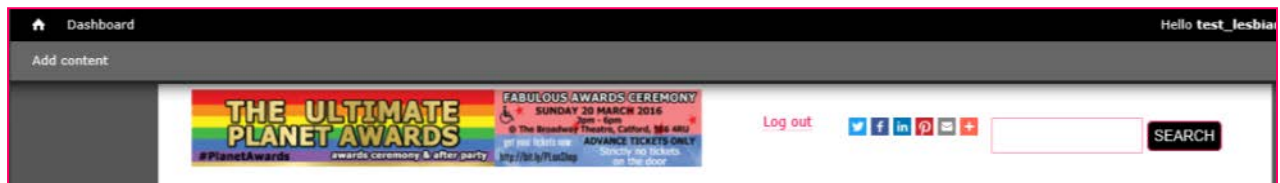

The screenshot shows a form titled "External related content" with a sub-section "External related links". It contains three identical rows, each with a plus sign icon on the left and two input fields: "Title" and "URL". Below each "Title" field is a small note: "The link title is limited to 128 characters maximum." At the bottom of the form, there is a text instruction: "Please enter up to three external links to related items" and two buttons: "SAVE" and "PREVIEW".

Click on 'Add Content' in the toolbar at the top of the page

One-off video

Select 'Video' from the list

Add content

- Basic directory entry**
Adds a free directory entry to the directory listing
- Basic event**
Adds a free event to the calendar
- Blog post**
Adds a blog post with Wordpress type archive features
- Venue**
Creates a venue to be referenced in events and listed in the directory
- Video**
Adds a standalone video
- Video series**
Creates a video series content type to which users can relate individual video episodes.