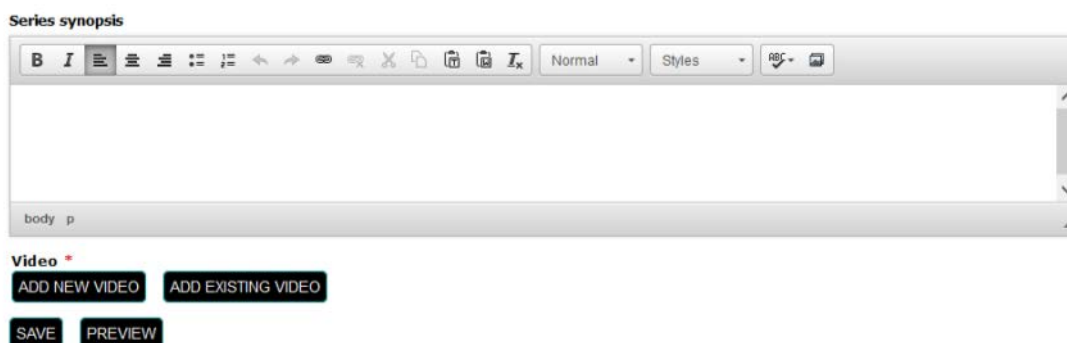

PLANET NATION

SHARE YOUR MUSIC

Series thumbnail

Upload an image for your video (300px by 170px). When you click the default is 'upload'. If an image is already on the website you can click on 'All Files' on the right and select an existing image.

Release Date

Input the date that the video was released

Series Synopsis

The series synopsis is the preview that appears when we share the page on Facebook and also the text that appears below the video image.

This should be something like your artist/band biography.