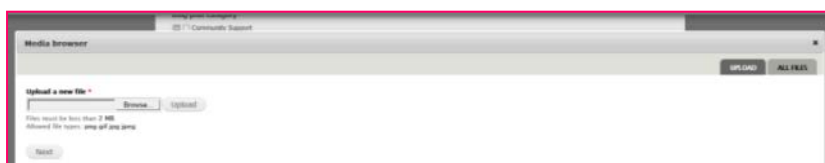

Title

Select a suitable title for your post, i.e. March Mixtape from DJ Music

Blog post category

Select 'Lifestyle' and 'Music from Mars and Voices from Venus'

Blog tags

Think about what potential fans might be searching for on Google. i.e. Band, music, lesbian, single, Soundcloud

Post thumbnail

Upload an image for your post (300px by 170px). When you click the default is 'upload'. If an image is already on the website you can click on 'All Files' on the right and select an existing image.