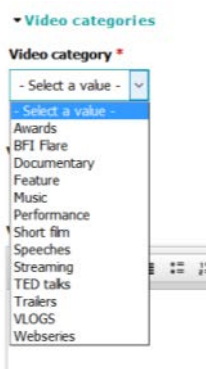

Video categories

Select 'Music'

PLANET NATION

SHARE YOUR MUSIC

Series thumbnail

Upload an image for your video (300px by 170px). When you click the default is 'upload'. If an image is already on the website you can click on 'All Files' on the right and select an existing image.